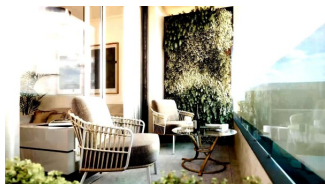

REF: # 12476

TORREVIEJA

INFO

PRIX:	219.200 €
TYPE:	Appartement
CITY:	Torreveija
CHAMBRES:	1
Ba ENFANTS:	1
Built (m2):	33
pas (m2):	-
Terrasse (m2):	18
A ENFANTS:	-
de plante:	-
MESSAGE	-

DESCRIPTION

New Build Development in the Heart of Torrevieja Located in the vibrant center of Torrevieja, this new build development offers the perfect combination of modern living and accessibility. Situated just 300 meters from a wide array of services, including restaurants, bars, supermarkets, taxis, bus stops, pharmacies, and banks, this property provides unparalleled convenience in one of the most sought-after areas of the city. Proximity to Beaches and Entertainment One of the standout features of this property is its close proximity to the stunning beaches of Torrevieja, located just 600 meters away. Whether you're looking to relax by the sea or explore the local area, you'll find yourself close to some of the best coastal spots. Additionally, the renowned shopping center "Las Habaneras" is just 1 km away, offering a variety of shops, entertainment, and dining options. For outdoor enthusiasts, the beautiful "Parque Europa" is also nearby, perfect for leisurely walks and family outings. Modern Design and Amenities This residential building is comprised of 17 units, featuring studio apartments as well as 1, 2, and 3-bedroom layouts. Designed with modern living in mind, each unit offers spacious interiors and high-quality finishes. Residents can enjoy a community rooftop area with a heated glass swimming pool, perfect for year-round relaxation. Additional Storage and Location Perks The building also offers optional large storage rooms located in the basement, providing extra space for your belongings. Torrevieja's main points of interest, such as Alicante Airport (45 km away) and nearby golf courses like Villamartín (10 km), make this an ideal location for those seeking a well-connected and vibrant living environment. This property in the heart of Torrevieja offers everything you need for modern, coastal living.