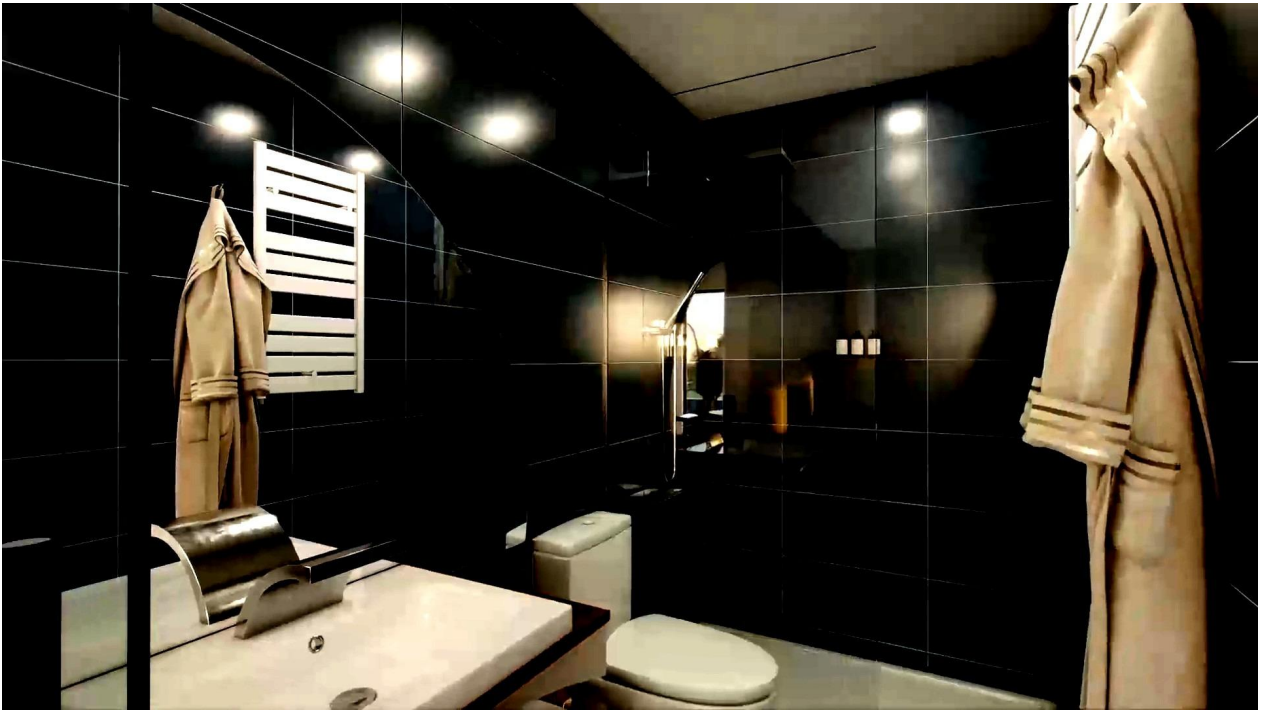

"OUR EXPERIENCE IS YOUR GUARANTEE"