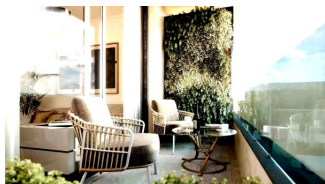

REF: # 12476

TORREVIEJA

INFO

PRIX:	201.100 €
TYPE:	Appartement
CITY:	Torrevieja
CHAMBRES:	1
Ba ENFANTS:	1
Built (m2):	33
pas (m2):	-
Terrasse (m2):	18
A ENFANTS:	-
de plante:	-
MESSAGE	-

DESCRIPTION

New Build Development in the Heart of Torrevieja Located in the vibrant center of Torrevieja, this new build development offers the perfect combination of modern living and accessibility. Situated just 300 meters from a wide array of services, including restaurants, bars, supermarkets, taxis, bus stops, pharmacies, and banks, this property provides unparalleled convenience in one of the most sought-after areas of the city. Proximity to Beaches and Entertainment One of the standout features of this property is its close proximity to the stunning beaches of Torrevieja, located just 600 meters away. Whether you're looking to relax by the sea or explore the local area, you'll find yourself close to some of the best coastal spots. Additionally, the renowned shopping center "Las Habaneras" is just 1 km away, offering a variety of shops, entertainment, and dining options. For outdoor enthusiasts, the beautiful "Parque Europa" is also nearby, perfect for leisurely walks and family outings. Modern Design and Amenities This residential building is comprised of 17 units, featuring studio apartments as well as 1, 2, and 3-bedroom layouts. Designed with modern living in mind, each unit offers spacious interiors and high-quality finishes. Residents can enjoy a community rooftop area with a heated glass swimming pool, perfect for year-round relaxation. Additional Storage and Location Perks The building also offers optional large storage rooms located in the basement, providing extra space for your belongings. Torrevieja's main points of interest, such as Alicante Airport (45 km away) and nearby golf courses like Villamartín (10 km), make this an ideal location for those seeking a well-connected and vibrant living environment. This property in the heart of Torrevieja offers everything you need for modern, coastal living.