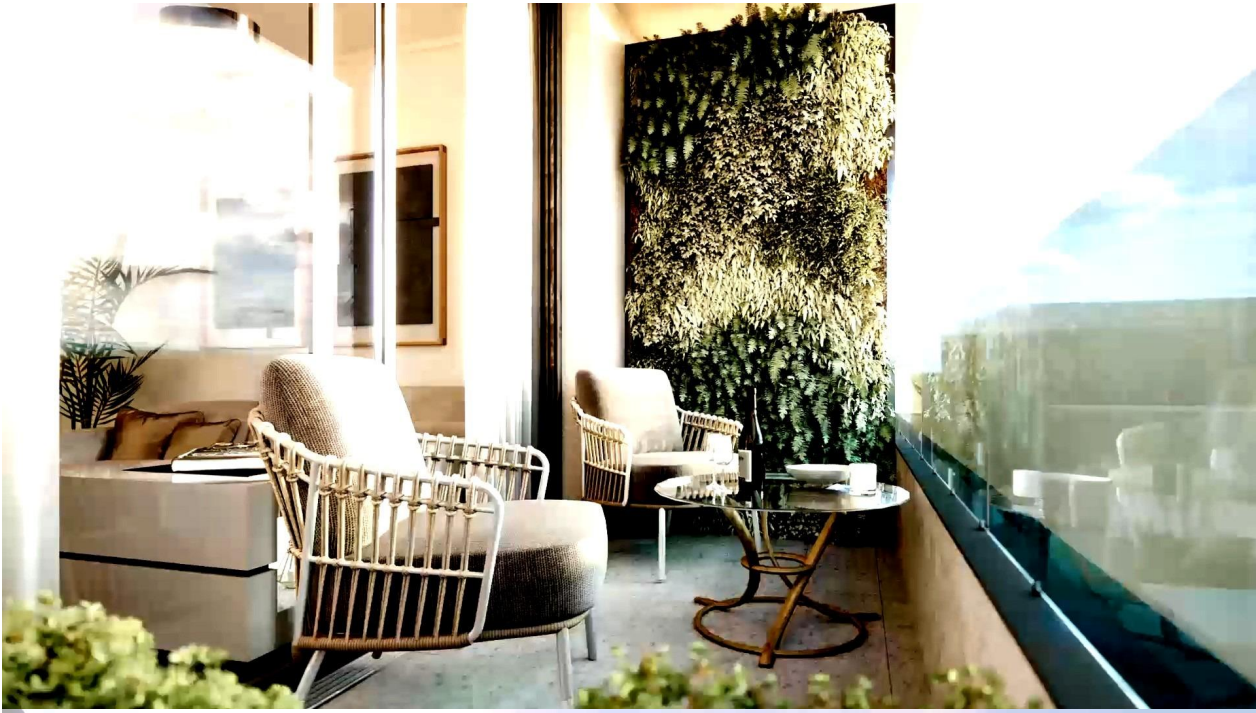

PROPERTY GALLERY