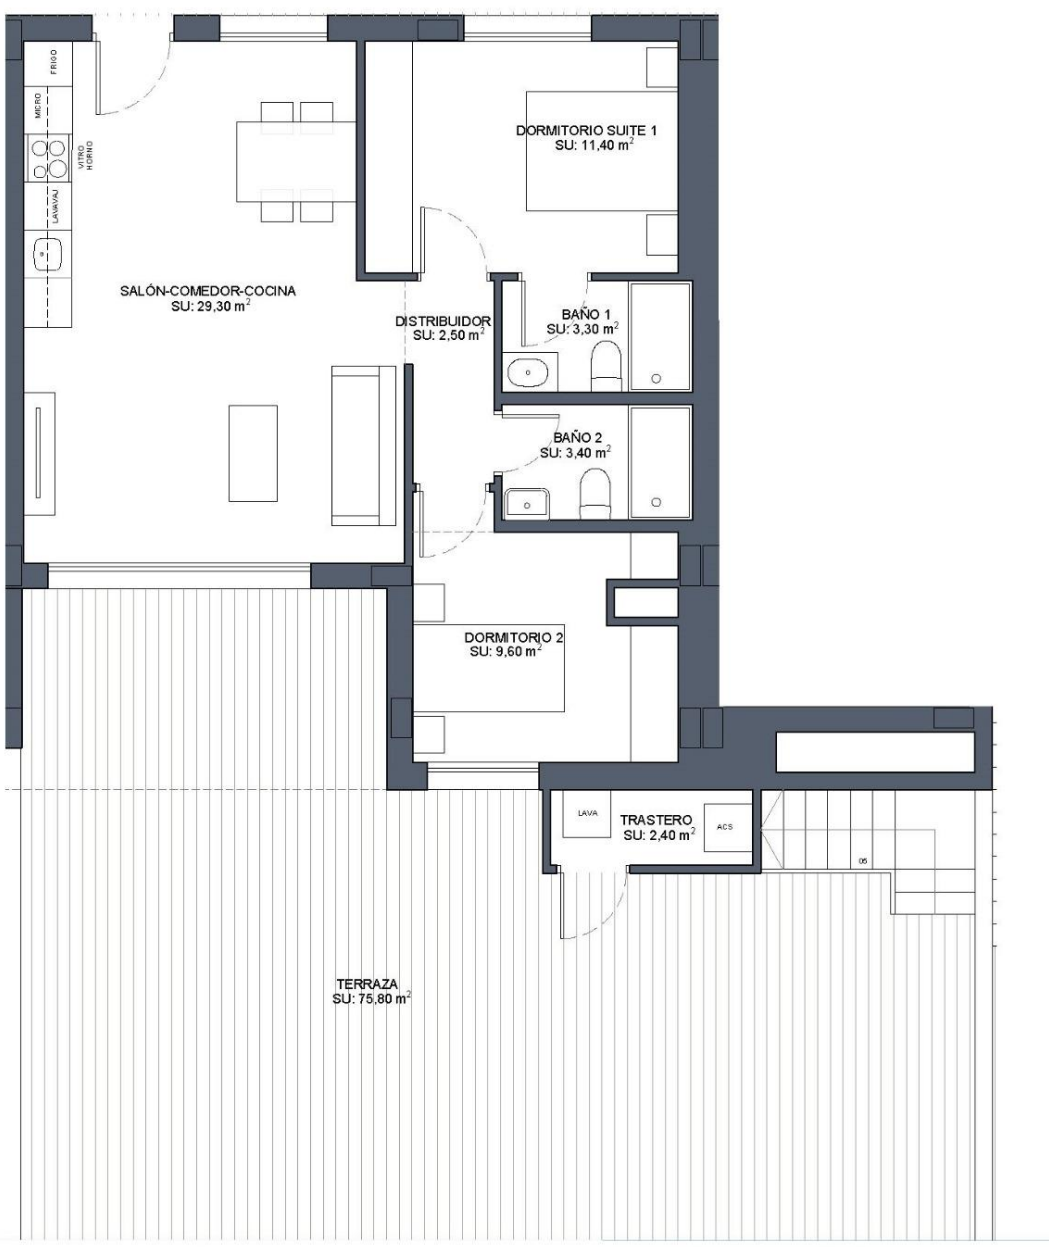

REF: # 11992

BENIJOFAR

INFO

PRIX:	435.000 €
TYPE:	
CITY:	Benijofar
CHAMBRES:	2
Ba ENFANTS:	2
Built (m2):	75
pas (m2):	-
Terrasse (m2):	156
A ENFANTS:	-
de plante:	-
MESSAGE	-

DESCRIPTION

NEW BUILD RESIDENTIAL IN BENIJOFAR New Build residential with communal rooftop pool located in the centre of the charming village of Benijofar. You can choose modern apartments with terraces or penthouses with solarium. New Build modern properties with an open plan kitchen and living room, 2 and 3 bedrooms, 2 bathrooms, terraces. An options underground parking space at an extra cost. Benijofar it is a lovely village with a charming church and an attractive square/plaza located inland on the Southern Costa Blanca, close to the tourist resorts of Guardamar del Segura and Torrevieja. Benijofar is also a popular place to stay for the summer holidays as it is close enough to the coastal resorts yet quiet enough to be able to get away from it all. There are several golf courses close by as well as water parks in nearby Rojales and Torrevieja. The nearest and best beaches to Benijofar are about fifteen minutes away by car and are some of the best beaches on the Southern Costa Blanca, at Guardamar del Segura and Torrevieja. There are also regular bus services from Benijofar to Guardamar del Segura and Torrevieja with easy access to the beaches. 20 minutes drive to Alicante airport with regular flights all over Europe.

- clôtures

EXTRA

- Elevator

PROPERTY GALLERY

2-C	
VIVIENDA 2 DORMITORIOS	
ESTANCIAS	SUPERFICIE
SUP CONST VIVIENDA	75,50
SUP ZONAS COMUNES	9,50
SUP TERRAZA	83,30
SUP SOLARIUM	73,00
TOTAL	241,30

2-C	
VIVIENDA 2 DORMITORIOS	
ESTANCIAS	SUPERFICIE
SUP CONST VIVIENDA	75,50
SUP ZONAS COMUNES	9,50
SUP TERRAZA	83,30
SUP SOLARIUM	73,00
TOTAL	241,30