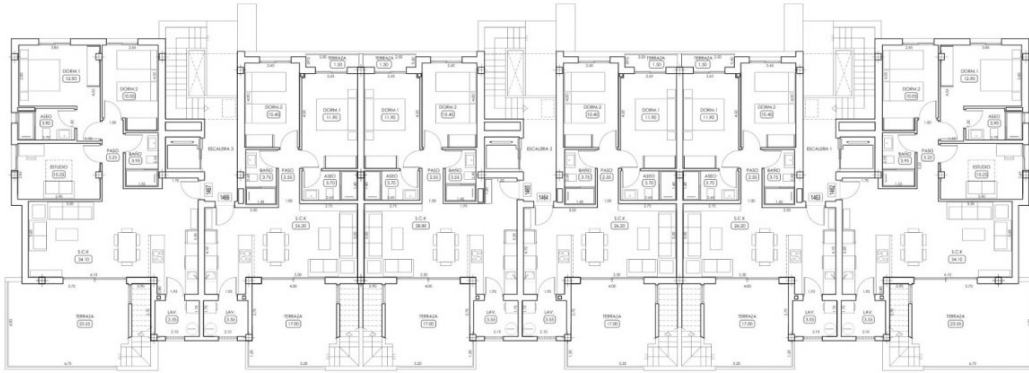

DESCRIPTION

FANTASTIC NEW BUILD GROUND FLOOR APARTMENT IN LA FINCA GOLF, ALGORFA - with communal pool! This 69m2 ground floor apartment consists of 2 bedrooms, 2 bathrooms, open plan kitchen with the lounge area, fitted wardrobes and a 62m2 private garden. There are options of underground parking space and storeroom at an extra cost. Residential complex located in La Finca Golf resort, in the municipality of Algorfa, in the Vega Baja area of the Costa Blanca South. Only 15 minutes drive from the sandy beaches of Guardamar del Segura, and only 35 minutes from Alicante airport. The larger towns of Almoradi, Benijófar and Ciudad Quesada are a short drive away. Torrevieja and Orihuela Costa, with their large shopping centres, are 15 minutes away.

SUPERFICIE ÚTIL VIVIENDA	59.20
SUPERFICIE ÚTIL LAVADERO	3.55
SUPERFICIE ÚTIL TERRAZA	62.00
SUPERFICIE JARDÍN PRIVADO	17.00

SUPERFICIE CONSTRUIDA VIVIENDA	67.31
SUPERFICIE CONSTRUIDA EL.COMUNES	1.80
TOTAL SUPERFICIE CONSTRUIDA	69.11

PLANTA	0
--------	---

SUPERFICIE ÚTIL VIVIENDA	59.20
SUPERFICIE ÚTIL LAVADERO	3.55
SUPERFICIE ÚTIL TERRAZA	62.00
SUPERFICIE JARDÍN PRIVADO	21.00

SUPERFICIE CONSTRUIDA VIVIENDA	67.31
SUPERFICIE CONSTRUIDA EL.COMUNES	1.80
TOTAL SUPERFICIE CONSTRUIDA	69.11

DISTRIBUCIÓN.
PLANTA SÓTANO.

0 2 4 6 8 10

DISTRIBUCIÓN.
PLANTA BAJA.

0 2 4 6 8 10

DISTRIBUCIÓN.
PLANTA PRIMERA.

DISTRIBUCIÓN.
PLANTA CUBIERTAS.

"OUR EXPERIENCE IS YOUR GUARANTEE"