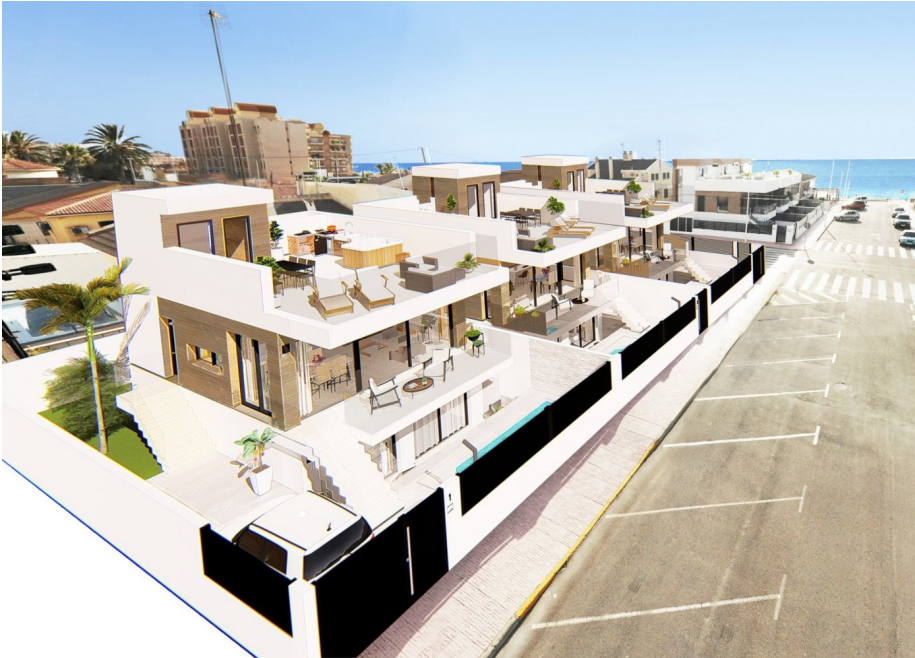

INFO

PRIX:	820.000 €
TYPE:	Villa
CITY:	Torrevieja (La Mata)
CHAMBRES:	4
Ba ENFANTS:	3
Built (m2):	156
pas (m2):	203
Terrasse (m2):	79
A ENFANTS:	-
de plante:	-
MESSAGE	-