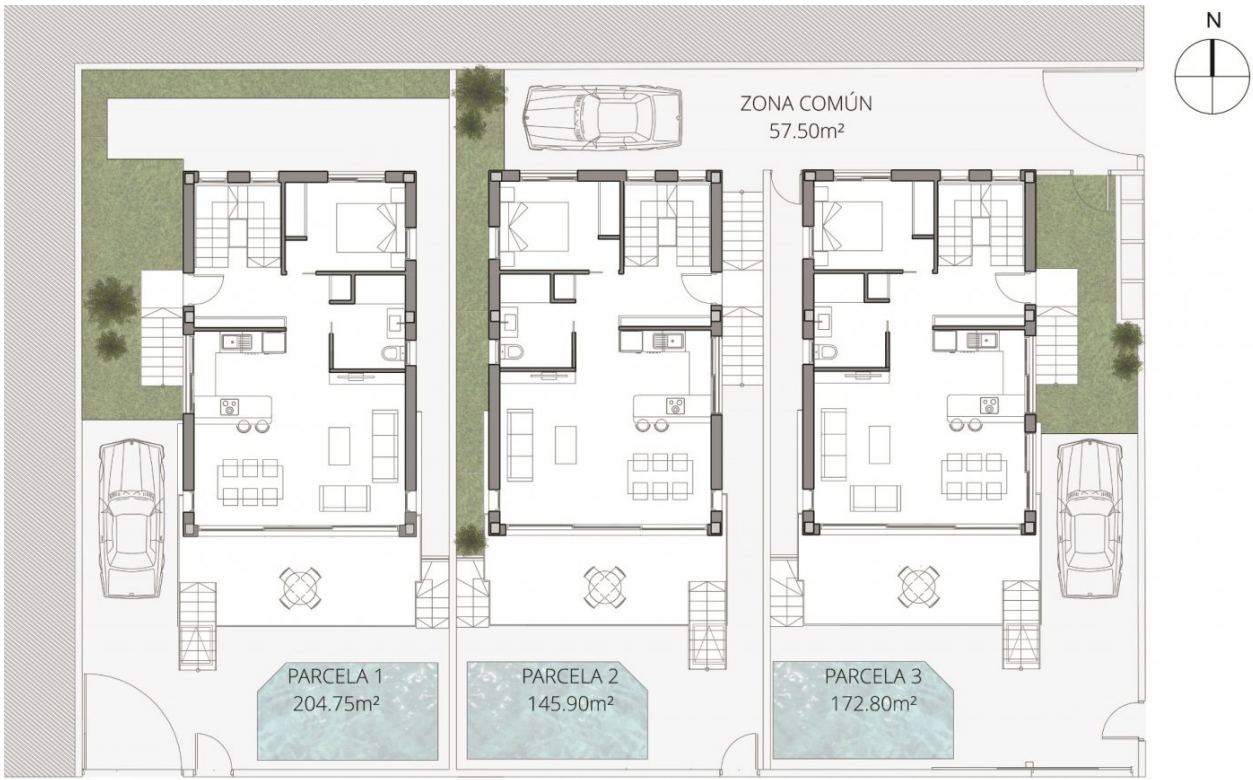

#### DESCRIPTION

NEW BUILD VILLAS IN LA MATA Unique opportunity to get your exclusive dream home in La Mata, Torrevieja. Perfect location and stunning views just 70 meters from one of the most beautiful beaches of Costa Blanca. Villas build over 2 floors, has an impressive roof terrace with wonderful views. The villa has 4 large bedrooms - 1 on the main floor and 3 on the lower level, 3 bathrooms - 1 on the main floor and 2 on the ground floor. South facing villas has beautiful private garden with the pool and parking space. Villas designed in modern style and architecture. The houses are completely insulated for an optimal indoor climate. Superior insulation keeps the heat out in the summer and the cold out in the winter. The villas will attract attention as they are the first in Spain to be built with a new Nordic wall system. La Mata located near Spanish town Torrevieja in the province of Alicante, on the Costa Blanca. It is known for its typically Mediterranean climate and coastline. It has boardwalks with resorts along its sandy beaches. La Mata Beach is the longest beach in Torrevieja and is surrounded by urbanisations. It is close to the Molino del Agua Park. The small Museum of the Sea and

## EXTRA

- Porte de sécurité
- stockage

PROPERTY GALLERY

PLANTA AZOTEA

PLANTA SEMISÓTANO

PLANTA BAJA

Image not found

<https://www.cmsinmo.com/imagenes/uploads/inmu/5/10396/https://fotos15.apinmo.com/7515/17354462/2-20.jpg>